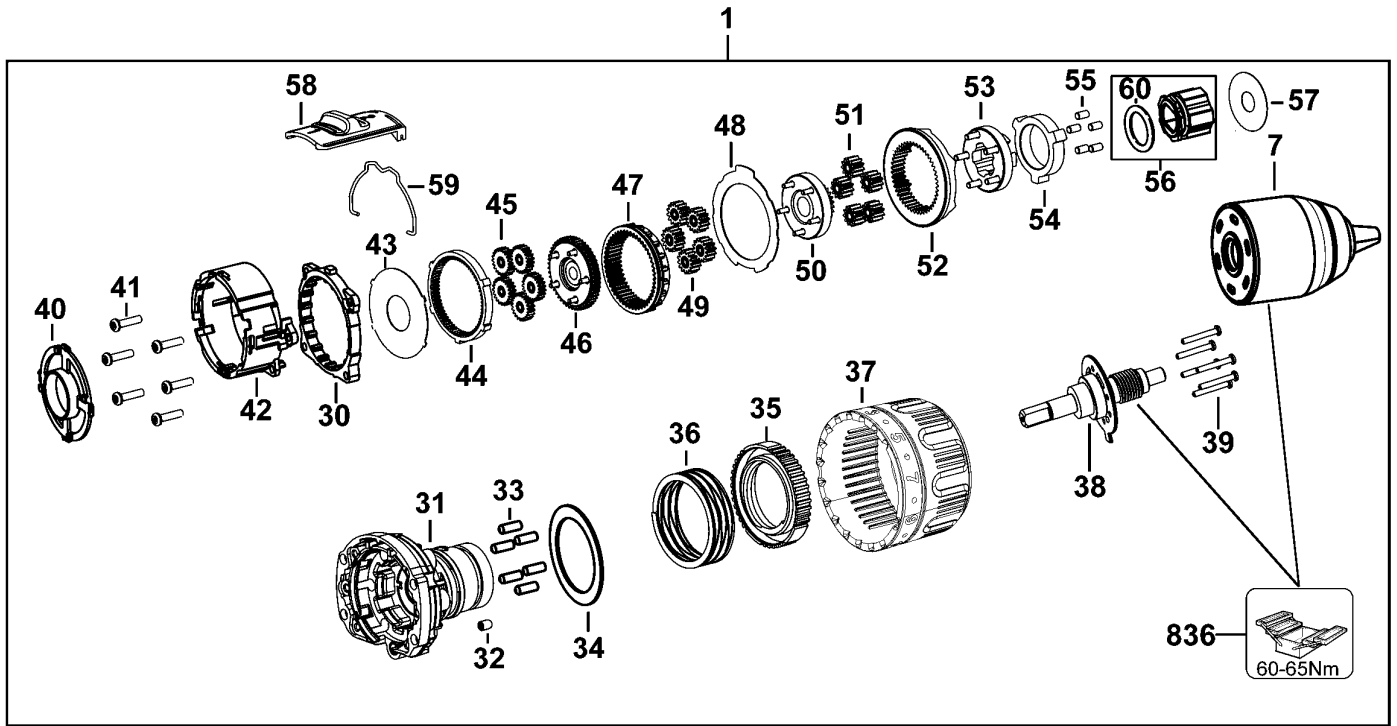

## Parts List DCD791 CORDLESS DRILL/DRIVER 1

Item	Part Number	Qty	Part Description	General Description	Other Info	Repair Inst	Markets
1	N438742	1	TRANSMISSION SA			No	QW
2	N415399	1	CLAMSHELL SET			No	QW
3	NA123142	1	MOTOR & SWITCH SA			No	QW
4	682211-00	9	SCREW			No	QW
6	N399342	1	ACTUATOR FWD/REV			No	QW
7	N485661	1	CHUCK KEYLESS		TORQUE	No	QW
8	N442167	1	LED LIGHT		TO 550 in-lbs	No	QW
11	N439416	1	LABEL			No	QW
12	N298039	1	LABEL			No	QW
13	N377990	4	SCREW			No	QW
14	N042665	2	SCREW			No	QW
15	N086039	1	HOOK			No	QW
16	N095778	1	HOLDER BIT			No	QW
20	N393603	1	SELECTOR			No	QW
21	N392855	1	DETENT			No	QW
22	N014681	2	LEAF SPRING			No	QW
25	N792582	1	RATING PLATE			No	QW
30	N400715	1	RING			No	QW
31	N438901	1	GEARCASE SA			No	QW
32	326467-00	1	DETENT			No	QW
33	N411204	6	PIN			No	QW
34	N411205	1	WASHER			No	QW
35	N411207	1	ADJUSTER TORQUE			No	QW
36	N422472	1	SPRING			No	QW
37	N422232	1	COLLAR			No	QW
38	N438918	1	SPINDLE SA			No	QW
39	N039795	6	SCREW			No	QW
40	N396641	1	ADAPTOR			No	QW
41	N075506	6	SCREW			No	QW
42	N400716	1	GEARCASE			No	QW
43	N063567	1	PLATE			No	QW
44	N030988	1	GEAR			No	QW