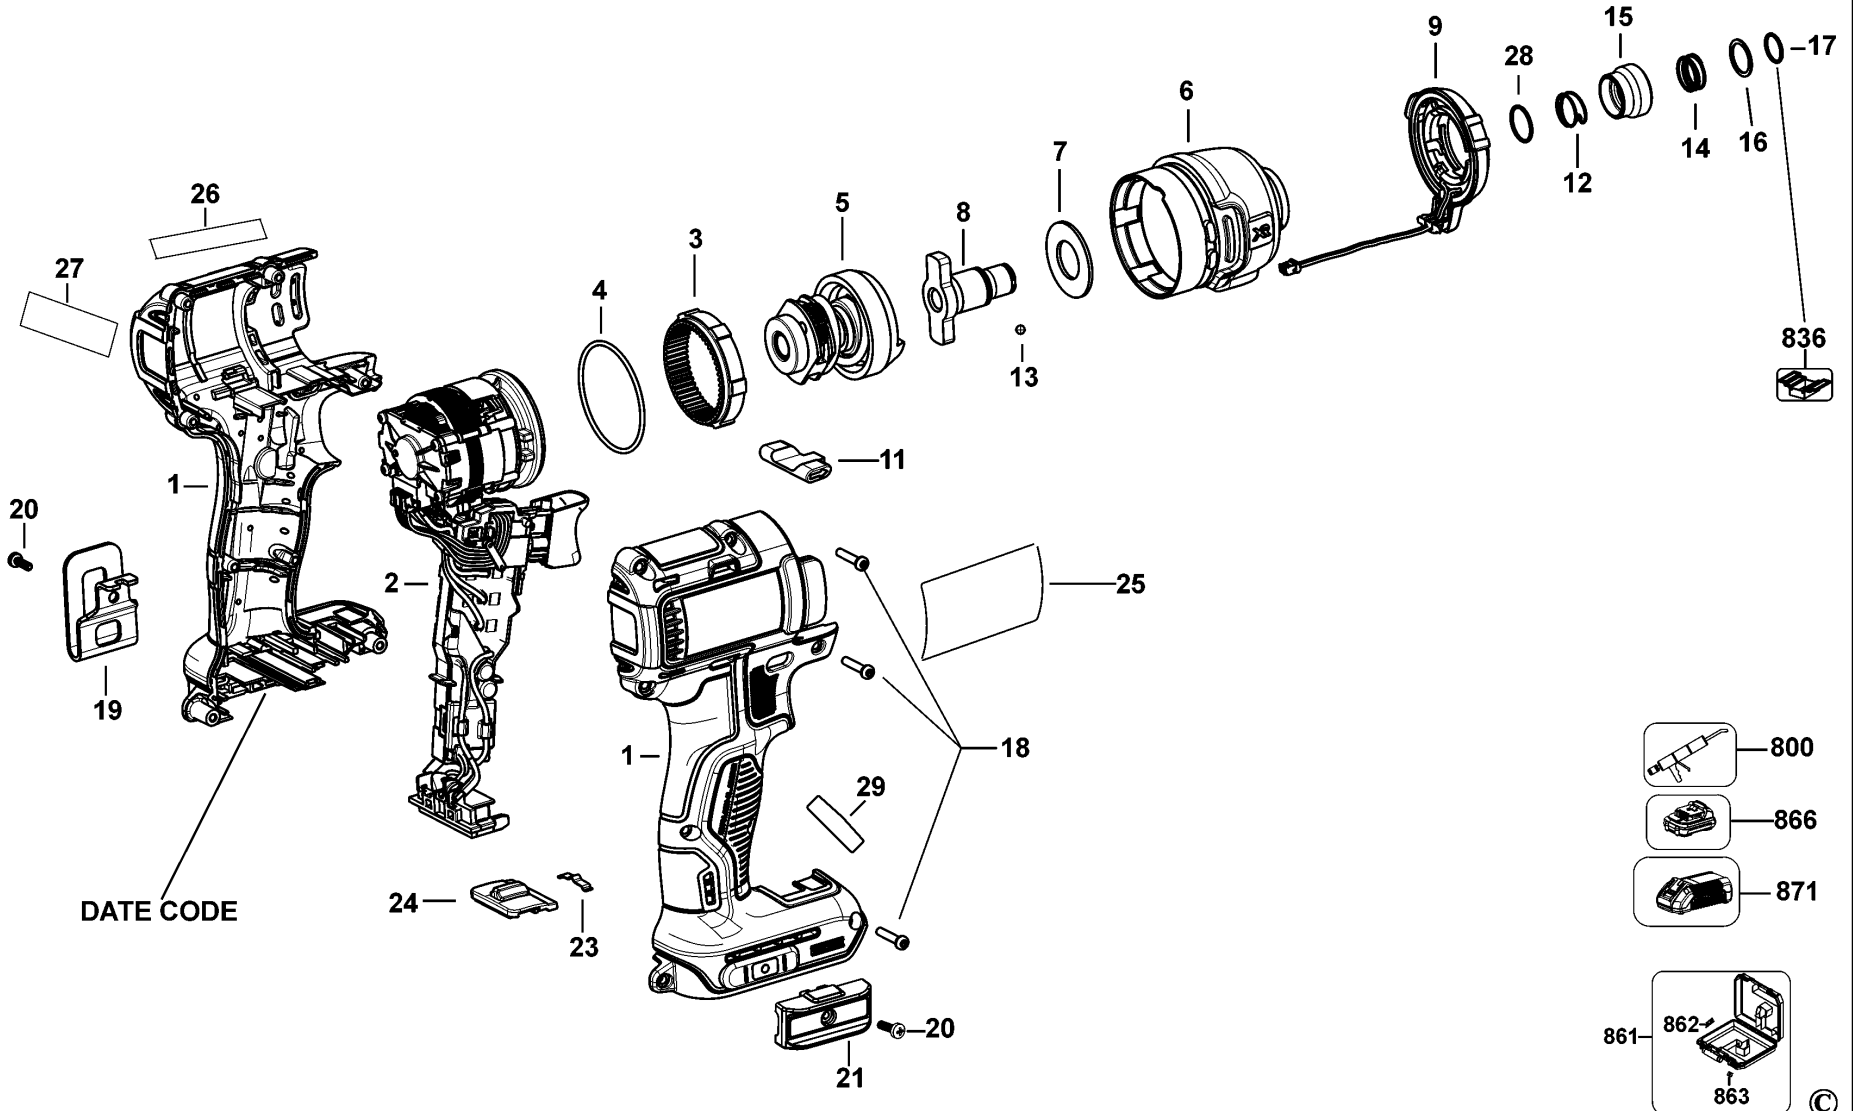

Parts List for DCF887 IMPACT DRIVER 1

Item	Part Number	Qty	Part Description	General Description	Other Info	Repair Inst	Markets
1	N425910	1	CLAMSHELL SET			No	
2	N439264	1	MOTOR & SWITCH SA	18V		No	XE
3	N112877	1	GEAR			No	
4	N075339	1	O RING			No	
5	N439270	1	IMPACTOR			No	
6	N439271	1	NOSE SA			No	
7	642883-00	1	WASHER			No	
8	N439275	1	ANVIL ASSEMBLY			No	
9	N424434	1	LED LIGHT			No	
11	N399342	1	ACTUATOR FWD/REV			No	
12	N437890	1	SPRING	BALL		No	
13	N089668	1	BALL STEEL	3.5MM		No	
14	N019351	1	SPRING			No	
15	N415593	1	SLEEVE			No	
16	N016823	1	WASHER			No	
17	N421245	1	RING			No	
18	682211-00	8	SCREW			No	
19	N086039	1	HOOK			No	
20	N042665	2	SCREW	M3 X 10		No	
21	N095778	1	HOLDER BIT			No	
23	N087259	1	DETENT			No	
24	N046201	1	SELECTOR			No	
25	N425717	1	RATING PLATE	XE		No	XE
26	N237999	1	LABEL	18V		No	
27	N298039	1	LABEL			No	
28	N424032	1	RING			No	
29	N439112	1	LABEL			No	
800	286436-00	1	GREASE	500 gms		No	
800	808386-00	1	GREASE 100 GMS	Molykote G-68		No	
836	1003940-99	1	S.T.CIRCLIP INSERTER			No	
861	N442425	1	KITBOX	D2-P2-NT - TSTAK		No	XE
861	N442424	1	KIT BOX	D2 - TSTAK		No	XE
862	H1500082520	2	LATCH			No