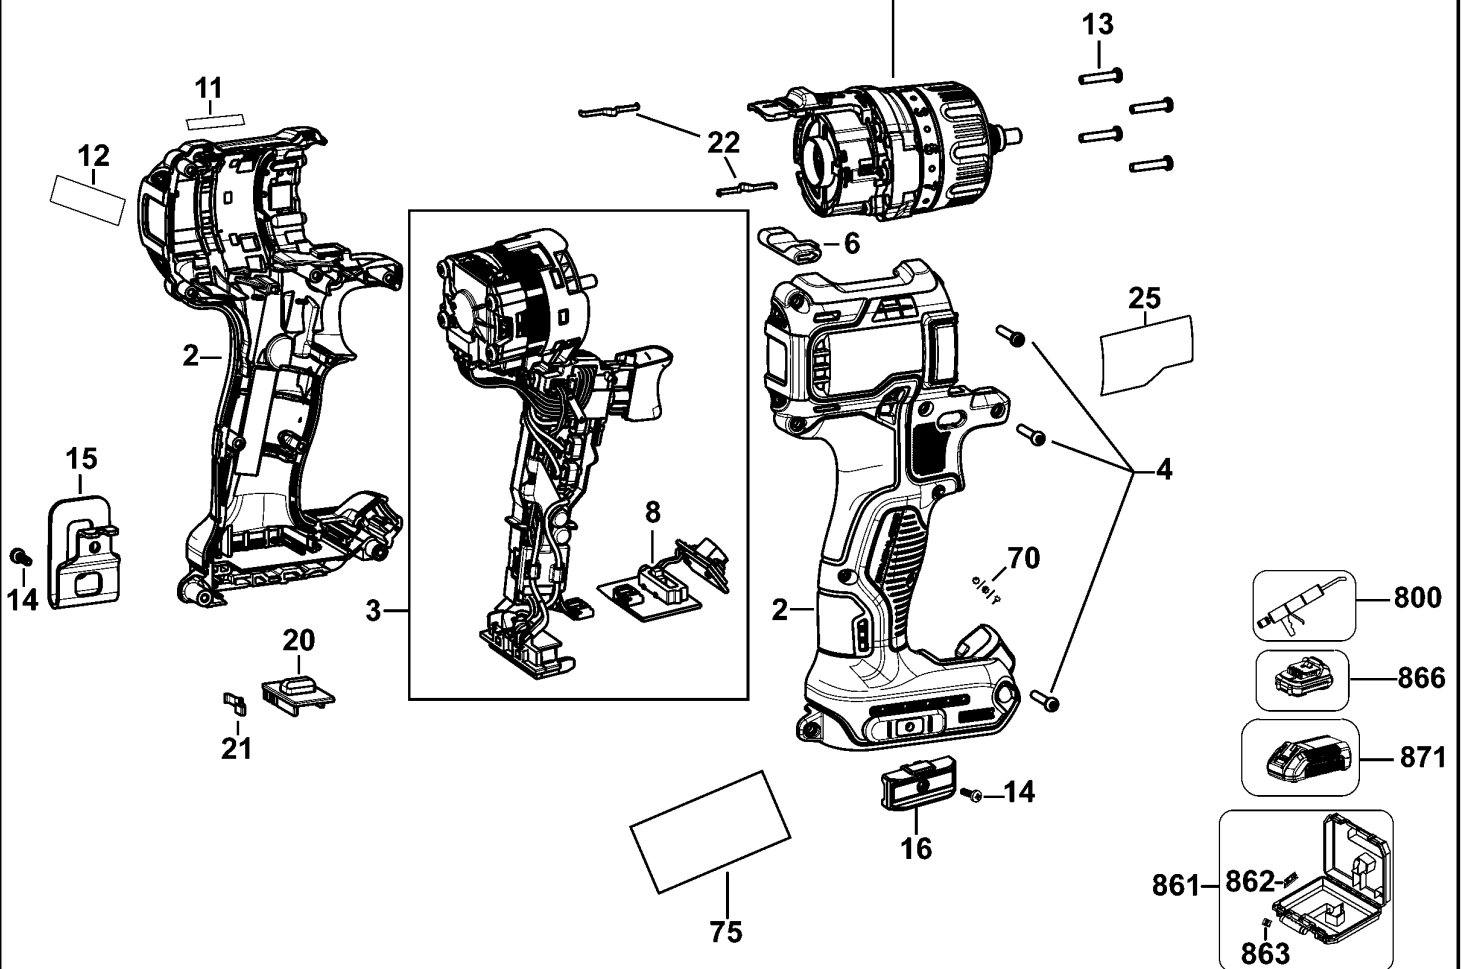

## Parts List DCD791 CORDLESS DRILL/DRIVER 1

Item	Part Number	Qty	Part Description	General Description	Other Info	Repair Inst	Markets
1	N438742	1	TRANSMISSION SA			No	QW
2	N415399	1	CLAMSHELL SET			No	QW
3	NA123142	1	MOTOR & SWITCH SA			No	QW
4	682211-00	9	SCREW			No	QW
6	N399342	1	ACTUATOR FWD/REV			No	QW
7	N485661	1	CHUCK KEYLESS		TORQUE	No	QW
8	N442167	1	LED LIGHT		TO 550 in-lbs	No	QW
11	N439416	1	LABEL			No	QW
12	N298039	1	LABEL			No	QW
13	N377990	4	SCREW			No	QW
14	N042665	2	SCREW			No	QW
15	N086039	1	HOOK			No	QW
16	N095778	1	HOLDER BIT			No	QW
20	N393603	1	SELECTOR			No	QW
21	N392855	1	DETENT			No	QW
22	N014681	2	LEAF SPRING			No	QW
25	N792582	1	RATING PLATE			No	QW
30	N400715	1	RING			No	QW
31	N438901	1	GEARCASE SA			No	QW
32	326467-00	1	DETENT			No	QW
33	N411204	6	PIN			No	QW
34	N411205	1	WASHER			No	QW
35	N411207	1	ADJUSTER TORQUE			No	QW
36	N422472	1	SPRING			No	QW
37	N422232	1	COLLAR			No	QW
38	N438918	1	SPINDLE SA			No	QW
39	N039795	6	SCREW			No	QW
40	N396641	1	ADAPTOR			No	QW
41	N075506	6	SCREW			No	QW
42	N400716	1	GEARCASE			No	QW
43	N063567	1	PLATE			No	QW
44	N030988	1	GEAR			No	QW